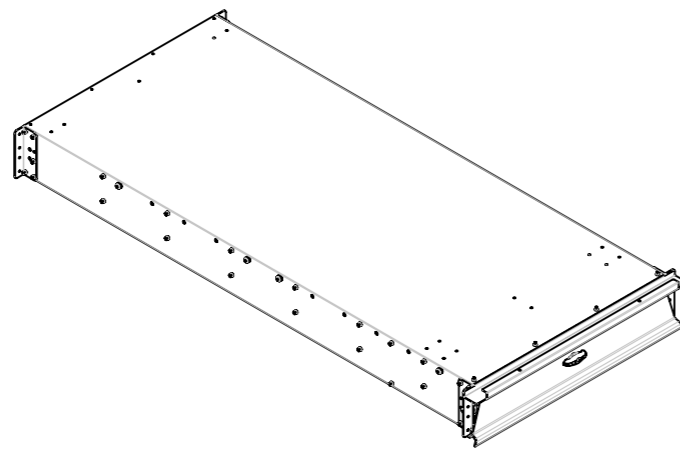

Lengths (mm)	L1	L2	L3
	Overall Tray Length	Internal Tray Length	Internal with Rear Rack
Standard Length	1732	1647	1552
Extend Tray Length - 88mm	1820	1735	1640
Extend Tray Length - 177mm	1909	1824	1729
Extend Tray Length - 265mm	1997	1912	1817
Widths (mm)	W1	W2	W2
	Overall Tray Width	Internal Tray Width	Internal with Rear Rack
	1890	1832	1720
Heights (mm)	H1	H1	H2
	Standard Height	Height with Trundle Tray	Height to Floor 225mm Drop Side
	1085	1060	244

Note: Tip Top Equipment reserves the right to change specifications, materials used, and prices at any time.

TOOLBOXES

TAJ 1425
2mm ALUMINIUM CHECKER PLATE
1425L x 850H x 600D

TAJ 1700
2mm ALUMINIUM CHECKER PLATE
1700L x 850H x 600D

TRUNDLE TRAYS

QTT 1500
External: 1500L x 750W x 170H
Internal: 1440L x 680W x 134H

QTT 1800
External: 1800L x 750W x 170H
Internal: 1740L x 680W x 134H

QTT 2100
External: 2100L x 750W x 170H
Internal: 2040L x 680W x 134H

UNDER BODY BOXES

ROPE BOX
QT B40
ALUMINIUM
CHECKER PLATE
400L x 400H x 270D

HANDWASH UNIT
QHW 15
BLACK POLY
340L x 300H x 250D

ROPE BOXES
RB 375B L/R
BLACK POLY
590L x 400H x 270D

RB 550B L/R
BLACK POLY
740L x 400H x 270D