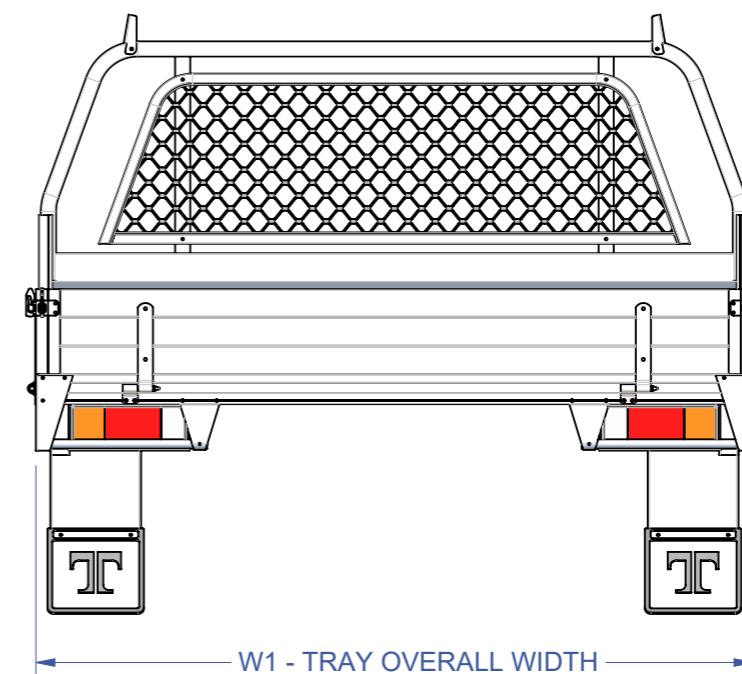

Lengths (mm)	L1	L2	L3
	Overall Tray Length	Internal Tray Length	Internal with Rear Rack
Standard Length	1732	1647	1552
Extend Tray Length - 88mm	1820	1735	1640
Extend Tray Length - 177mm	1909	1824	1729
Extend Tray Length - 265mm	1997	1912	1817
Widths (mm)	W1	W2	W2
	Overall Tray Width	Internal Tray Width	Internal with Rear Rack
	1890	1832	1720
Heights (mm)	H1	H1	H2
	Standard Height	Height with Trundle Tray	Height to Floor 225mm Drop Side
	1085	1060	244

Note: Tip Top Equipment reserves the right to change specifications, materials used, and prices at any time.

TOOLBOXES

TAJ 1425
2mm ALUMINIUM CHECKER PLATE
1425L x 850H x 600D

TAJ 1700
2mm ALUMINIUM CHECKER PLATE
1700L x 850H x 600D

TRUNDLE TRAYS

QTT 1500
External: 1500L x 750W x 170H
Internal: 1440L x 680W x 134H

QTT 1800
External: 1800L x 750W x 170H
Internal: 1740L x 680W x 134H

QTT 2100
External: 2100L x 750W x 170H
Internal: 2040L x 680W x 134H

UNDER BODY BOXES

ROPE BOX
QT B40
ALUMINIUM
CHECKER PLATE
400L x 400H x 270D

HANDWASH UNIT
QHW 15
BLACK POLY
340L x 300H x 250D

ROPE BOXES
RB 375B L/R
BLACK POLY
590L x 400H x 270D

RB 550B L/R
BLACK POLY
740L x 400H x 270D