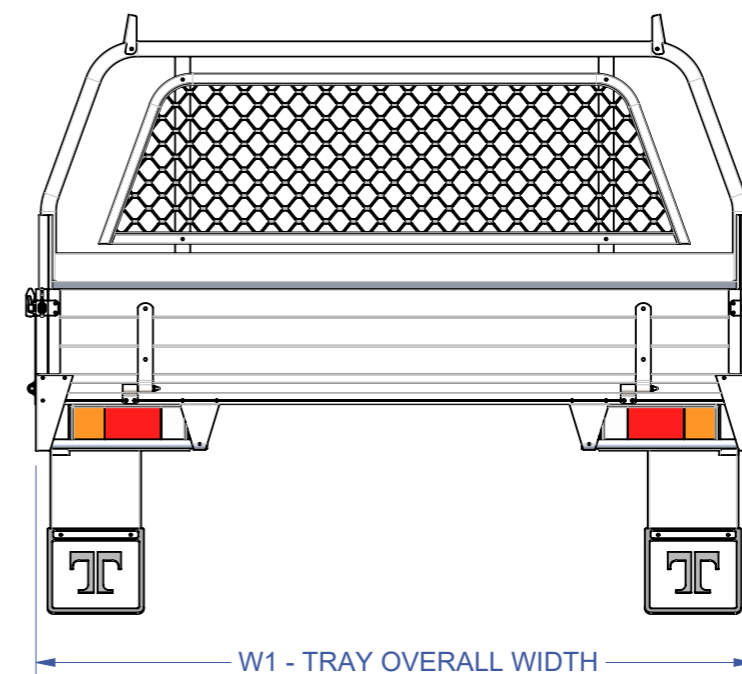

Lengths (mm)	L1 Overall Tray Length	L2 Internal Tray Length	L3 Internal with Rear Rack
Standard Length	1910	1825	1730

Widths (mm)	W1 Overall Tray Width	W2 Internal Tray Width	W2 Internal with Rear Rack
	1890	1832	1720

Heights (mm)	H1 Standard Height	H1 Height with Trundle Tray	H2 Height to Floor 225mm Drop Side
	1047	1020	244

TOOLBOXES

TAJ 1425
2mm ALUMINIUM CHECKER PLATE
1425L x 850H x 600D

TAJ 1700
2mm ALUMINIUM CHECKER PLATE
1700L x 850H x 600D

TRUNDLE TRAYS

QTT 1500
External: 1500L x 750W x 170H
Internal: 1440L x 680W x 134H

QTT 1800
External: 1800L x 750W x 170H
Internal: 1740L x 680W x 134H

QTT 2100
External: 2100L x 750W x 170H
Internal: 2040L x 680W x 134H

UNDER BODY BOXES

ROPE BOX
QT B40
ALUMINIUM
CHECKER PLATE
400L x 400H x 270D

HANDWASH UNIT
QHW 15
BLACK POLY
340L x 300H x 250D

ROPE BOXES
RB 375B L/R
BLACK POLY
590L x 400H x 270D

RB 550B L/R
BLACK POLY
740L x 400H x 270D