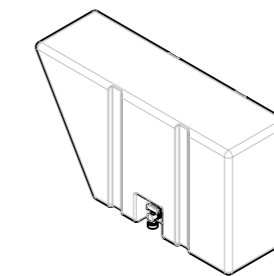

Heights (mm)	H1 Standard Height	H1 Height with Trundle Tray	H2 Height to Floor 225mm Drop Side
	1047	1020	244

TOOLBOXES

TAJ 1425
2mm ALUMINIUM CHECKER PLATE
1425L x 850H x 600D

TAJ 1700
2mm ALUMINIUM CHECKER PLATE
1700L x 850H x 600D

TRUNDLE TRAYS

QTT 1500
External: 1500L x 750W x 170H
Internal: 1440L x 680W x 134H

QTT 1800
External: 1800L x 750W x 170H
Internal: 1740L x 680W x 134H

QTT 2100
External: 2100L x 750W x 170H
Internal: 2040L x 680W x 134H

UNDER BODY BOXES

ROPE BOX
QT B40
ALUMINIUM
CHECKER PLATE
400L x 400H x 270D

HANDWASH UNIT
QHW 15
BLACK POLY
340L x 300H x 250D

ROPE BOXES
RB 375B L/R
BLACK POLY
590L x 400H x 270D

RB 550B L/R
BLACK POLY
740L x 400H x 270D

WATER TANKS
UWT 35LB L/R
BLACK POLY
590L x 400H x 270D

UWT 55LB L/R
BLACK POLY
740L x 400H x 270D

SPORTS PANNIER BOXES
PS 520B L/R
BLACK POLY
740L x 270D

PS 675B L/R
BLACK POLY
900L x 270D

VW Amarok Dual Cab		Tool Boxes		Trundle Tray Storage Drawer			Under Body Boxes				Rear - Both Sides											
							Front - Passenger		Front - Drivers Side													
		TAJ 1425	TAJ 1700	QTT1500	QTT1800	QTT2100	QT B40	QHW15	RB375B L	RB550B L	QT B40	QHW15	RB375B R	RB550B R	QT B40	QHW15	RB375B L/R	RB550B L/R	UWT35LB L/R	UWT55LB L/R	PS520B L/R	PS675B L/R
L1		●	●	●											●	●	●	●	●	●	●	●
Overall Tray Length mm	Rear Rack	●	●	●											●	●	●	●	●	●	●	●
1910	No	●	●	●											●	●	●	●	●	●	●	●
	Yes			●											●	●	●	●	●	●	●	●