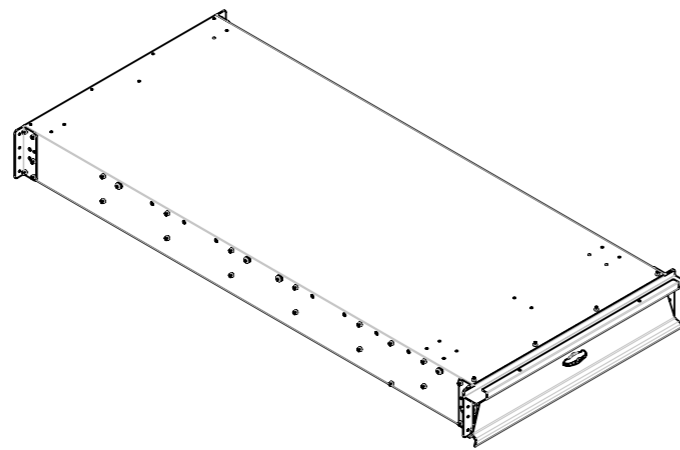

Heights (mm)	H1 Standard Height	H1 Height with Trundle Tray	H2 Height to Floor 225mm Drop Side
	1047	1020	244

TOOLBOXES

TAJ 1425
2mm ALUMINIUM CHECKER PLATE
1425L x 850H x 600D

TAJ 1700
2mm ALUMINIUM CHECKER PLATE
1700L x 850H x 600D

TRUNDLE TRAYS

QTT 1500
External: 1500L x 750W x 170H
Internal: 1440L x 680W x 134H

QTT 1800
External: 1800L x 750W x 170H
Internal: 1740L x 680W x 134H

QTT 2100
External: 2100L x 750W x 170H
Internal: 2040L x 680W x 134H

UNDER BODY BOXES

ROPE BOX
QT B40
ALUMINIUM
CHECKER PLATE
400L x 400H x 270D

HANDWASH UNIT
QHW 15
BLACK POLY
340L x 300H x 250D

ROPE BOXES
RB 375B L/R
BLACK POLY
590L x 400H x 270D

RB 550B L/R
BLACK POLY
740L x 400H x 270D