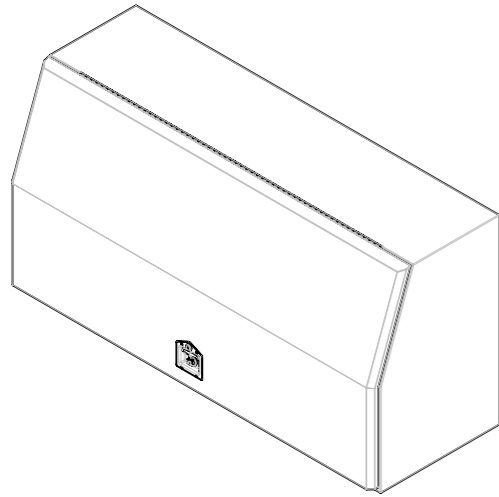

Lengths (mm)	L1 Overall Tray Length	L2 Internal Tray Length	L3 Internal with Rear Rack
Standard Length	1910	1825	1730

Widths (mm)	W1 Overall Tray Width	W2 Internal Tray Width	W2 Internal with Rear Rack
	1890	1832	1720

Heights (mm)	H1 Standard Height	H1 Height with Trundle Tray	H2 Height to Floor 225mm Drop Side
	1047	1020	244

TOOLBOXES

TAJ 1425
2mm ALUMINIUM CHECKER PLATE
1425L x 850H x 600D

TAJ 1700
2mm ALUMINIUM CHECKER PLATE
1700L x 850H x 600D

TRUNDLE TRAYS

QTT 1500
External: 1500L x 750W x 170H
Internal: 1440L x 680W x 134H

QTT 1800
External: 1800L x 750W x 170H
Internal: 1740L x 680W x 134H

QTT 2100
External: 2100L x 750W x 170H
Internal: 2040L x 680W x 134H