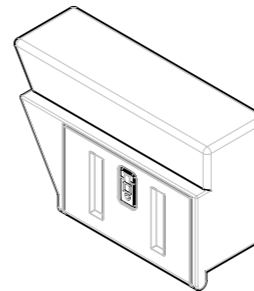

TRUNDLE TRAYS

QTT 1500
External: 1500L x 750W x 170H
Internal: 1440L x 680W x 134H

QTT 1800
External: 1800L x 750W x 170H
Internal: 1740L x 680W x 134H

QTT 2100
External: 2100L x 750W x 170H
Internal: 2040L x 680W x 134H

UNDER BODY BOXES

ROPE BOX
QT B40
ALUMINIUM
CHECKER PLATE
400L x 400H x 270D

HANDWASH UNIT
QHW 15
BLACK POLY
340L x 300H x 250D

ROPE BOXES
RB 375B L/R
BLACK POLY
590L x 400H x 270D

RB 550B L/R
BLACK POLY
740L x 400H x 270D

WATER TANKS
UWT 35LB L/R
BLACK POLY
590L x 400H x 270D

UWT 55LB L/R
BLACK POLY
740L x 400H x 270D

SPORTS PANNIER BOXES
PS 520B L/R
BLACK POLY
740L x 270D

PS 675B L/R
BLACK POLY
900L x 270D

VW Amarok Dual Cab		Tool Boxes		Trundle Tray Storage Drawer			Under Body Boxes				Rear - Both Sides											
							Front - Passenger		Front - Drivers Side													
		TAJ 1425	TAJ 1700	QTT1500	QTT1800	QTT2100	QT B40	QHW15	RB375B L	RB550B L	QT B40	QHW15	RB375B R	RB550B R	QT B40	QHW15	RB375B L/R	RB550B L/R	UWT35LB L/R	UWT55LB L/R	PS520B L/R	PS675B L/R
L1		●	●	●											●	●	●	●	●	●	●	●
Overall Tray Length mm	Rear Rack	●	●	●											●	●	●	●	●	●	●	●
1910	No	●	●	●											●	●	●	●	●	●	●	●
	Yes			●											●	●	●	●	●	●	●	●