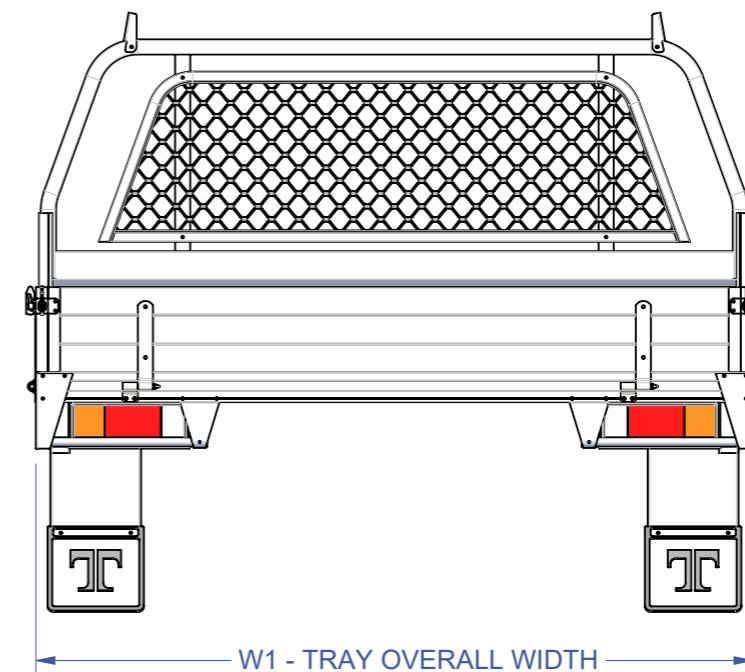

Lengths (mm)	L1	L2	L3
	Overall Tray Length	Internal Tray Length	Internal with Rear Rack
Standard Length	2530	2445	2350
Extend Tray Length - 88mm	2618	2533	2438

Widths (mm)	W1	W2	W2
	Overall Tray Width	Internal Tray Width	Internal with Rear Rack
	1890	1832	1720

Heights (mm)	H1	H1	H2
	Standard Height	Height with Trundle Tray	Height to Floor 225mm Drop Side
	1085	1060	244

Note: Tip Top Equipment reserves the right to change specifications, materials used, and prices at any time.

QTT 1800
External: 1800L x 750W x 170H
Internal: 1740L x 680W x 134H

QTT 2100
External: 2100L x 750W x 170H
Internal: 2040L x 680W x 134H

UNDER BODY BOXES

ROPE BOX
QTB 40
ALUMINIUM
CHECKER PLATE
400L x 400H x 270D