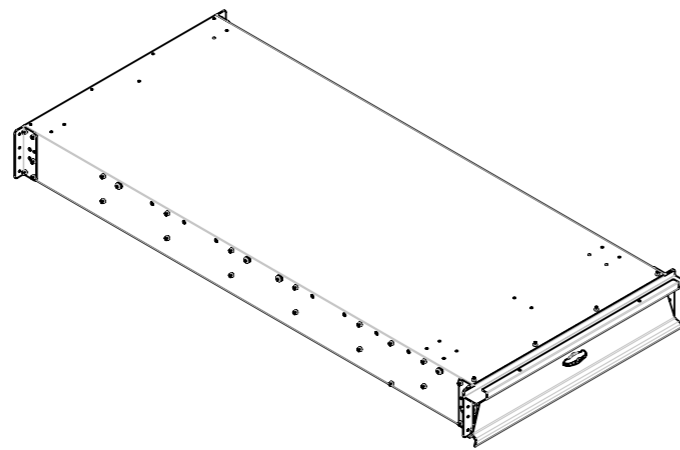

Heights (mm)	H1	H1	H2
	Standard Height	Height with Trundle Tray	Height to Floor 225mm Drop Side
	1085	1060	244

Note: Tip Top Equipment reserves the right to change specifications, materials used, and prices at any time.

TOOLBOXES

TAJ 1425
2mm ALUMINIUM CHECKER PLATE
1425L x 850H x 600D

TAJ 1700
2mm ALUMINIUM CHECKER PLATE
1700L x 850H x 600D

TRUNDLE TRAYS

QTT 1500
External: 1500L x 750W x 170H
Internal: 1440L x 680W x 134H

QTT 1800
External: 1800L x 750W x 170H
Internal: 1740L x 680W x 134H

QTT 2100
External: 2100L x 750W x 170H
Internal: 2040L x 680W x 134H

UNDER BODY BOXES

ROPE BOX
QTB 40
ALUMINIUM
CHECKER PLATE
400L x 400H x 270D