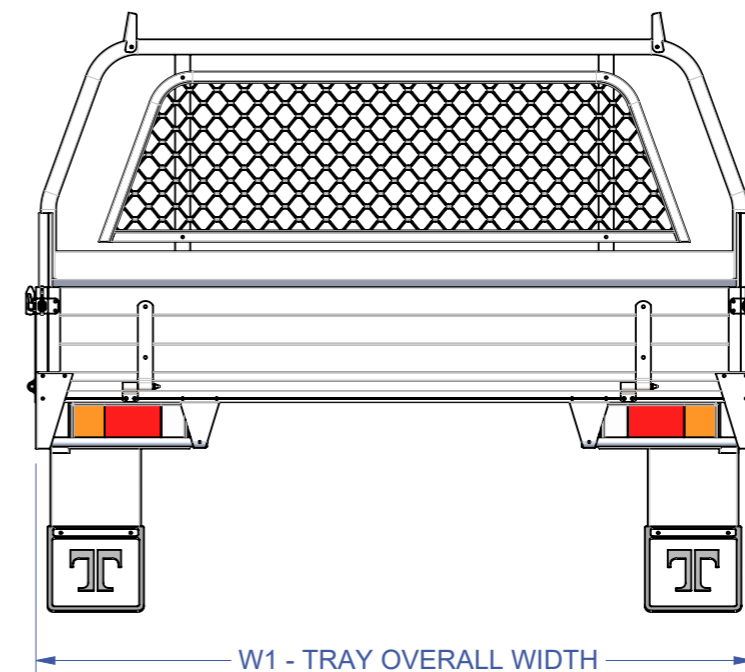

Lengths (mm)	L1	L2	L3
	Overall Tray Length	Internal Tray Length	Internal with Rear Rack
Standard Length	2440	2355	2260
Extend Tray Length - 88mm	2528	2443	2348

Widths (mm)	W1	W2	W2
	Overall Tray Width	Internal Tray Width	Internal with Rear Rack
	1890	1832	1720

Heights (mm)	H1	H1	H2
	Standard Height	Height with Trundle Tray	Height to Floor 225mm Drop Side
	940	940	244

Note: Tip Top Equipment reserves the right to change specifications, materials used, and prices at any time.