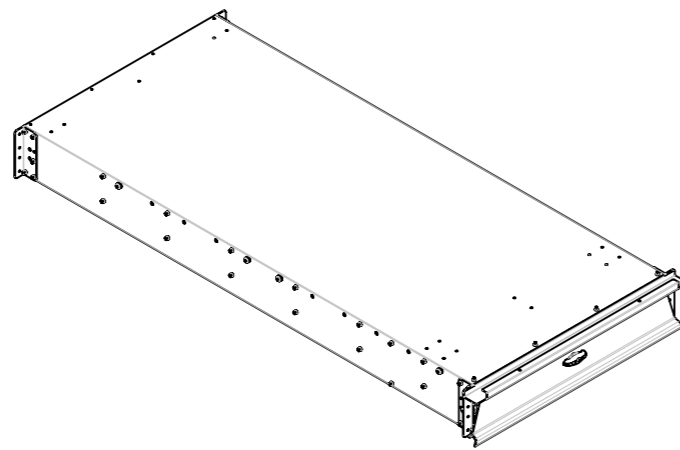

Heights (mm)	H1	H1	H2
	Standard Height	Height with Trundle Tray	Height to Floor 225mm Drop Side
	940	940	244

Note: Tip Top Equipment reserves the right to change specifications, materials used, and prices at any time.

TOOLBOXES

TAJ 1425
2mm ALUMINIUM CHECKER PLATE
1425L x 850H x 600D

TAJ 1700
2mm ALUMINIUM CHECKER PLATE
1700L x 850H x 600D

TRUNDLE TRAYS

QTT 1500
External: 1500L x 750W x 170H
Internal: 1440L x 680W x 134H

QTT 1800
External: 1800L x 750W x 170H
Internal: 1740L x 680W x 134H

QTT 2100
External: 2100L x 750W x 170H
Internal: 2040L x 680W x 134H

UNDER BODY BOXES

ROPE BOX
QT B 40
ALUMINIUM
CHECKER PLATE
400L x 400H x 270D