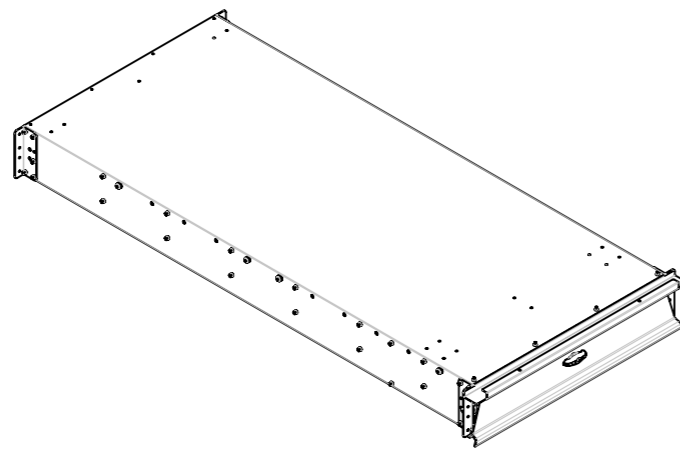

Widths (mm)	W1	W2	W3
	Overall Tray Width	Internal Tray Width	Internal with Rear Rack
	1890	1832	1720

Heights (mm)	H1	H1	H2
	Standard Height	Height with Trundle Tray	Height to Floor 225mm Drop Side
	945	920	244

Note: Tip Top Equipment reserves the right to change specifications, materials used, and prices at any time.

TOOLBOXES

TAJ 1425
2mm ALUMINIUM CHECKER PLATE
1425L x 850H x 600D

TAJ 1700
2mm ALUMINIUM CHECKER PLATE
1700L x 850H x 600D

TRUNDLE TRAYS

QTT 1500
External: 1500L x 750W x 170H
Internal: 1440L x 680W x 134H

QTT 1800
External: 1800L x 750W x 170H
Internal: 1740L x 680W x 134H

QTT 2100
External: 2100L x 750W x 170H
Internal: 2040L x 680W x 134H