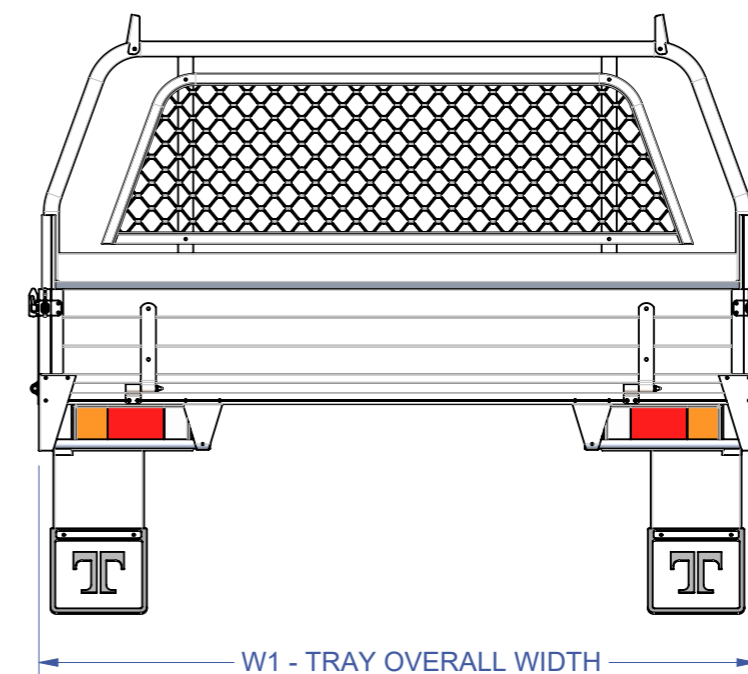

Lengths (mm)	L1	L2	L3
	Overall Tray Length	Internal Tray Length	Internal with Rear Rack
Standard Length	2180	2095	2000
Extend Tray Length - 88mm	2268	2183	2088
Extend Tray Length - 177mm	2357	2272	2177

Widths (mm)	W1	W2	W3
	Overall Tray Width	Internal Tray Width	Internal with Rear Rack
	1890	1832	1720

Heights (mm)	H1	H1	H2
	Standard Height	Height with Trundle Tray	Height to Floor 225mm Drop Side
	945	920	244

TRUNDLE TRAYS

QTT 1500
External: 1500L x 750W x 170H
Internal: 1440L x 680W x 134H

QTT 1800
External: 1800L x 750W x 170H
Internal: 1740L x 680W x 134H

QTT 2100
External: 2100L x 750W x 170H
Internal: 2040L x 680W x 134H