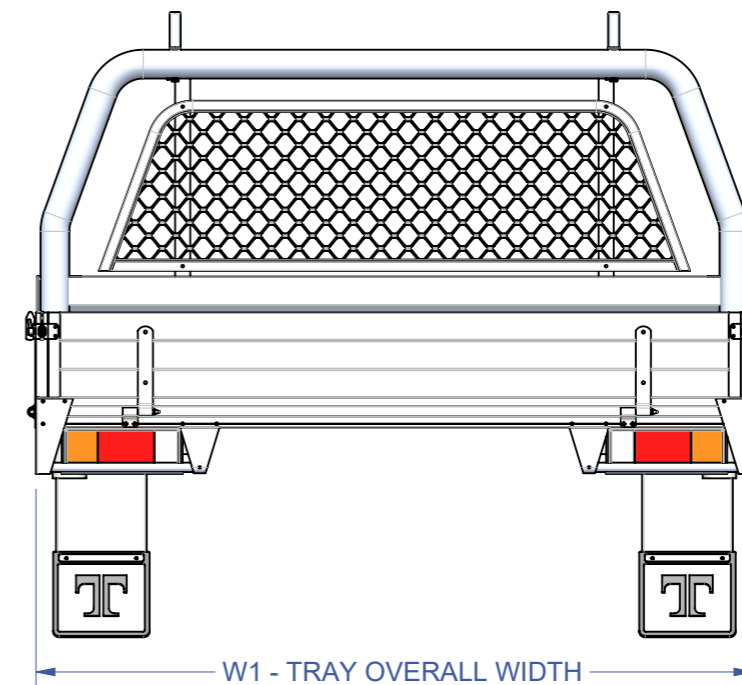

Colorado / Isuzu D-Max - Crew Cab	Tradesman Tray		
Lengths (mm)	L1	L2	L3
	Overall Tray Length	Internal Tray Length	Clear with Rear Rack
Standard Length	1732	1587	1392
Extend Tray Length - 88mm	1820	1675	1480
Extend Tray Length - 177mm	1909	1764	1569
Extend Tray Length - 265mm	1997	1852	1657
Widths (mm)	W1	W2	W3
	Overall Tray Width	Internal Tray Width	Clear with Rear Rack
	1890	1832	1630
Heights (mm)	H1	H1	H2
	Standard Height	Height with Trundle Tray	Height to Floor 225mm Drop Side
	975	945	244

TOOLBOXES

TAJ 1425
2mm ALUMINIUM CHECKER PLATE
1425L x 850H x 600D

TAJ 1700
2mm ALUMINIUM CHECKER PLATE
1700L x 850H x 600D

TRUNDLE TRAYS

QTT 1500
External: 1500L x 750W x 170H
Internal: 1440L x 680W x 134H