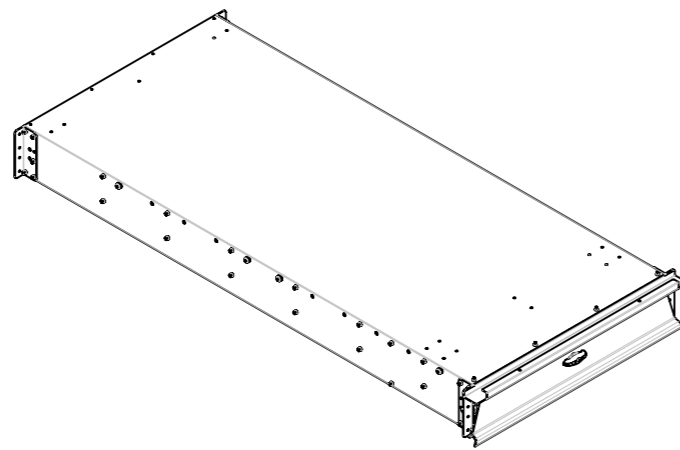

Colorado / Isuzu D-Max - Crew Cab	Tradesman Tray		
Lengths (mm)	L1	L2	L3
	Overall Tray Length	Internal Tray Length	Clear with Rear Rack
Standard Length	1732	1587	1392
Extend Tray Length - 88mm	1820	1675	1480
Extend Tray Length - 177mm	1909	1764	1569
Extend Tray Length - 265mm	1997	1852	1657
Widths (mm)	W1	W2	W3
	Overall Tray Width	Internal Tray Width	Clear with Rear Rack
	1890	1832	1630
Heights (mm)	H1	H1	H2
	Standard Height	Height with Trundle Tray	Height to Floor 225mm Drop Side
	975	945	244

TOOLBOXES

TAJ 1425
2mm ALUMINIUM CHECKER PLATE
1425L x 850H x 600D

TAJ 1700
2mm ALUMINIUM CHECKER PLATE
1700L x 850H x 600D

TRUNDLE TRAYS

QTT 1500
External: 1500L x 750W x 170H
Internal: 1440L x 680W x 134H

QTT 1800
External: 1800L x 750W x 170H
Internal: 1740L x 680W x 134H

QTT 2100
External: 2100L x 750W x 170H
Internal: 2040L x 680W x 134H

UNDER BODY BOXES

ROPE BOX
QT B40
ALUMINIUM
CHECKER PLATE
400L x 400H x 270D