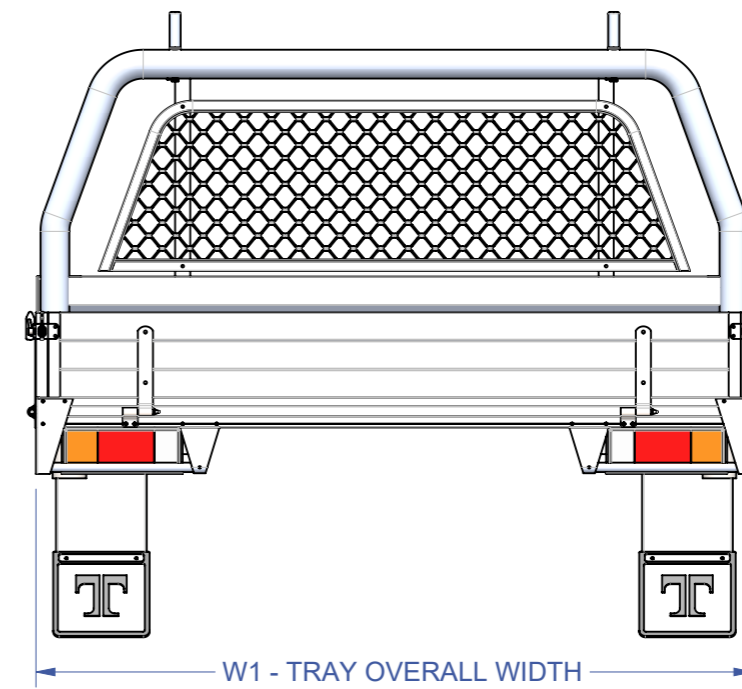

Colorado / Isuzu D-Max - Crew Cab	Tradesman Tray		
Lengths (mm)	L1	L2	L3
	Overall Tray Length	Internal Tray Length	Clear with Rear Rack
Standard Length	1732	1587	1392
Extend Tray Length - 88mm	1820	1675	1480
Extend Tray Length - 177mm	1909	1764	1569
Extend Tray Length - 265mm	1997	1852	1657
Widths (mm)	W1	W2	W3
	Overall Tray Width	Internal Tray Width	Clear with Rear Rack
	1890	1832	1630
Heights (mm)	H1	H1	H2
	Standard Height	Height with Trundle Tray	Height to Floor 225mm Drop Side
	975	945	244

Note: Tip Top Equipment reserves the right to change specifications, materials used, and prices at any time.

TOOLBOXES

TAJ 1425
2mm ALUMINIUM CHECKER PLATE
1425L x 850H x 600D

TAJ 1700
2mm ALUMINIUM CHECKER PLATE
1700L x 850H x 600D

TRUNDLE TRAYS

QTT 1500
External: 1500L x 750W x 170H
Internal: 1440L x 680W x 134H

QTT 1800
External: 1800L x 750W x 170H
Internal: 1740L x 680W x 134H

QTT 2100
External: 2100L x 750W x 170H
Internal: 2040L x 680W x 134H