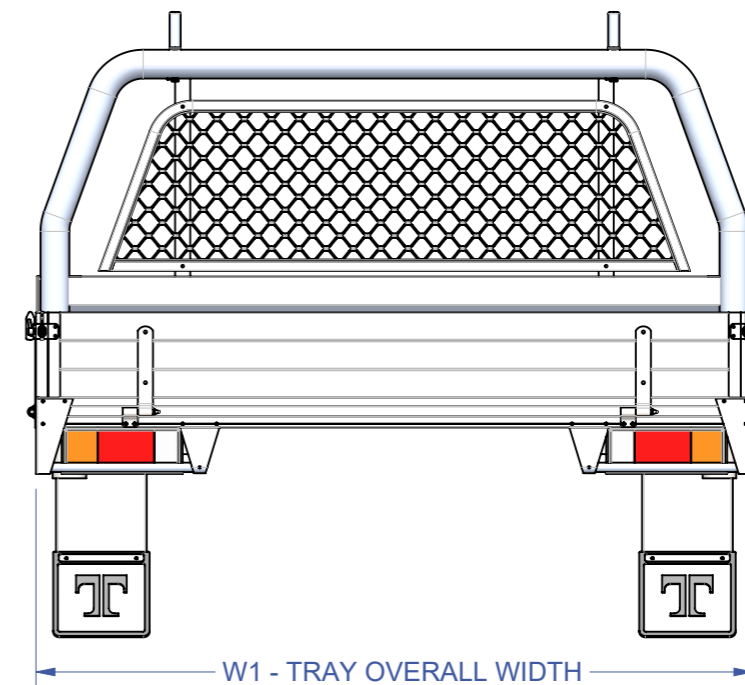

Nissan Navara - Dual Cab	Tradesman Tray		
Lengths (mm)	L1	L2	L3
	Overall	Internal	Clear with
	Tray Length	Tray Length	Rear Rack
Standard Length	1732	1587	1392
Extend Tray Length - 88mm	1820	1675	1480
Extend Tray Length - 177mm	1909	1764	1569
Extend Tray Length - 265mm	1997	1852	1657
Widths (mm)	W1	W2	W3
	Overall	Internal	Clear with
	Tray Width	Tray Width	Rear Rack
	1890	1832	1630
Heights (mm)	H1	H1	H2
	Standard	Height with	Height to Floor
	Height	Trundle Tray	225mm Drop Side
	900	875	244

Note: Tip Top Equipment reserves the right to change specifications, materials used, and prices at any time.

TOOLBOXES

TAJ 1425
2mm ALUMINIUM CHECKER PLATE
1425L x 850H x 600D

TAJ 1700
2mm ALUMINIUM CHECKER PLATE
1700L x 850H x 600D

TRUNDLE TRAYS

QTT 1500
External: 1500L x 750W x 170H
Internal: 1440L x 680W x 134H

QTT 1800
External: 1800L x 750W x 170H
Internal: 1740L x 680W x 134H

QTT 2100
External: 2100L x 750W x 170H
Internal: 2040L x 680W x 134H