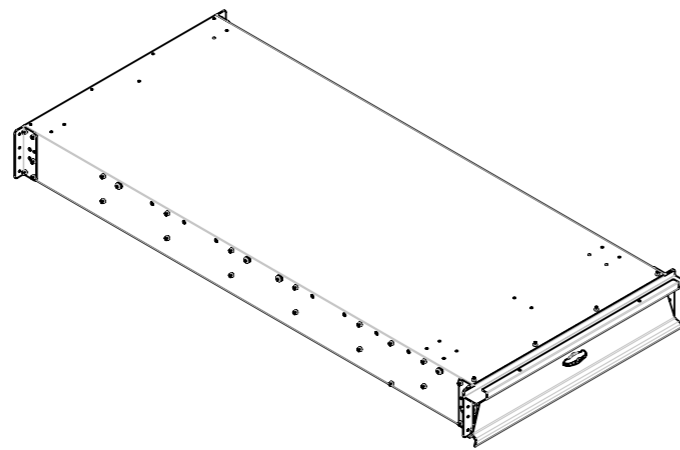

Nissan Navara - Dual Cab	Tradesman Tray		
Lengths (mm)	L1	L2	L3
	Overall	Internal	Clear with
	Tray Length	Tray Length	Rear Rack
Standard Length	1732	1587	1392
Extend Tray Length - 88mm	1820	1675	1480
Extend Tray Length - 177mm	1909	1764	1569
Extend Tray Length - 265mm	1997	1852	1657
Widths (mm)	W1	W2	W3
	Overall	Internal	Clear with
	Tray Width	Tray Width	Rear Rack
	1890	1832	1630
Heights (mm)	H1	H1	H2
	Standard	Height with	Height to Floor
	Height	Trundle Tray	225mm Drop Side
	900	875	244

Note: Tip Top Equipment reserves the right to change specifications, materials used, and prices at any time.

TOOLBOXES

TAJ 1425
2mm ALUMINIUM CHECKER PLATE
1425L x 850H x 600D

TAJ 1700
2mm ALUMINIUM CHECKER PLATE
1700L x 850H x 600D

TRUNDLE TRAYS

QTT 1500
External: 1500L x 750W x 170H
Internal: 1440L x 680W x 134H

QTT 1800
External: 1800L x 750W x 170H
Internal: 1740L x 680W x 134H

QTT 2100
External: 2100L x 750W x 170H
Internal: 2040L x 680W x 134H

UNDER BODY BOXES

ROPE BOX
QT B40
ALUMINIUM
CHECKER PLATE
400L x 400H x 270D

HANDWASH UNIT
QHW 15
BLACK POLY
340L x 300H x 250D

ROPE BOXES
RB 375B L/R
BLACK POLY
590L x 400H x 270D

RB 550B L/R
BLACK POLY
740L x 400H x 270D