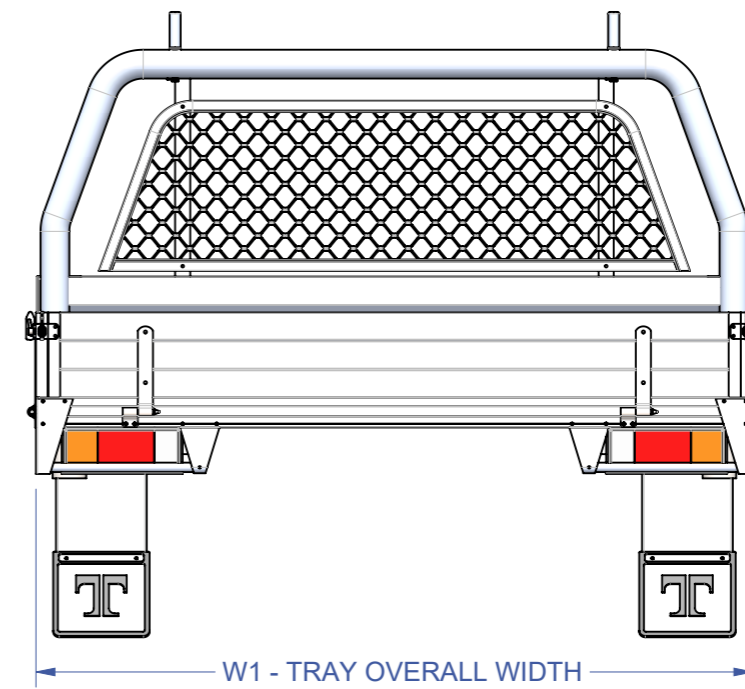

VW Amarok - Dual Cab	Tradesman Tray		
Lengths (mm)	L1	L2	L3
	Overall	Internal	Clear with
	Tray Length	Tray Length	Rear Rack
Standard Length	1910	1765	1570
Widths (mm)	W1	W2	W3
	Overall	Internal	Clear with
	Tray Width	Tray Width	Rear Rack
	1890	1832	1630
Heights (mm)	H1	H1	H2
	Standard	Height with	Height to Floor
	Height	Trundle Tray	225mm Drop Side
	1047	1020	244

Note: Tip Top Equipment reserves the right to change specifications, materials used, and prices at any time.

TOOLBOXES

TAJ 1425
2mm ALUMINIUM CHECKER PLATE
1425L x 850H x 600D

TAJ 1700
2mm ALUMINIUM CHECKER PLATE
1700L x 850H x 600D

TRUNDLE TRAYS

QTT 1500
External: 1500L x 750W x 170H
Internal: 1440L x 680W x 134H

QTT 1800
External: 1800L x 750W x 170H
Internal: 1740L x 680W x 134H

QTT 2100
External: 2100L x 750W x 170H
Internal: 2040L x 680W x 134H