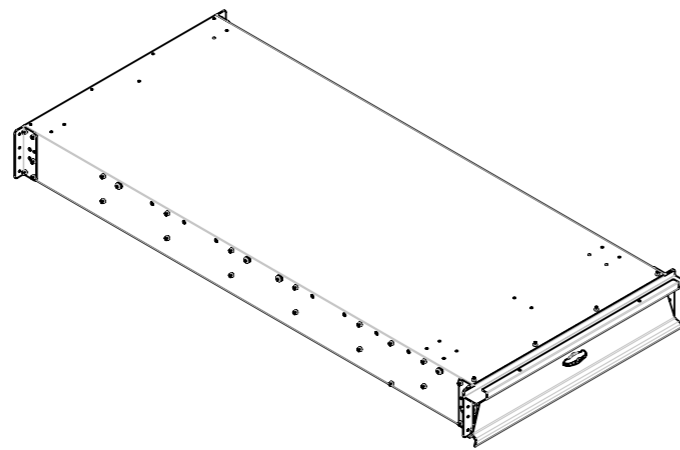

VW Amarok - Dual Cab	Tradesman Tray		
Lengths (mm)	L1	L2	L3
	Overall	Internal	Clear with
	Tray Length	Tray Length	Rear Rack
Standard Length	1910	1765	1570
Widths (mm)	W1	W2	W3
	Overall	Internal	Clear with
	Tray Width	Tray Width	Rear Rack
	1890	1832	1630
Heights (mm)	H1	H1	H2
	Standard	Height with	Height to Floor
	Height	Trundle Tray	225mm Drop Side
	1047	1020	244

Note: Tip Top Equipment reserves the right to change specifications, materials used, and prices at any time.

TOOLBOXES

TAJ 1425
2mm ALUMINIUM CHECKER PLATE
1425L x 850H x 600D

TAJ 1700
2mm ALUMINIUM CHECKER PLATE
1700L x 850H x 600D

TRUNDLE TRAYS

QTT 1500
External: 1500L x 750W x 170H
Internal: 1440L x 680W x 134H

QTT 1800
External: 1800L x 750W x 170H
Internal: 1740L x 680W x 134H

QTT 2100
External: 2100L x 750W x 170H
Internal: 2040L x 680W x 134H

UNDER BODY BOXES

ROPE BOX
QT B40
ALUMINIUM
CHECKER PLATE
400L x 400H x 270D

HANDWASH UNIT
QHW 15
BLACK POLY
340L x 300H x 250D

ROPE BOXES
RB 375B L/R
BLACK POLY
590L x 400H x 270D

RB 550B L/R
BLACK POLY
740L x 400H x 270D