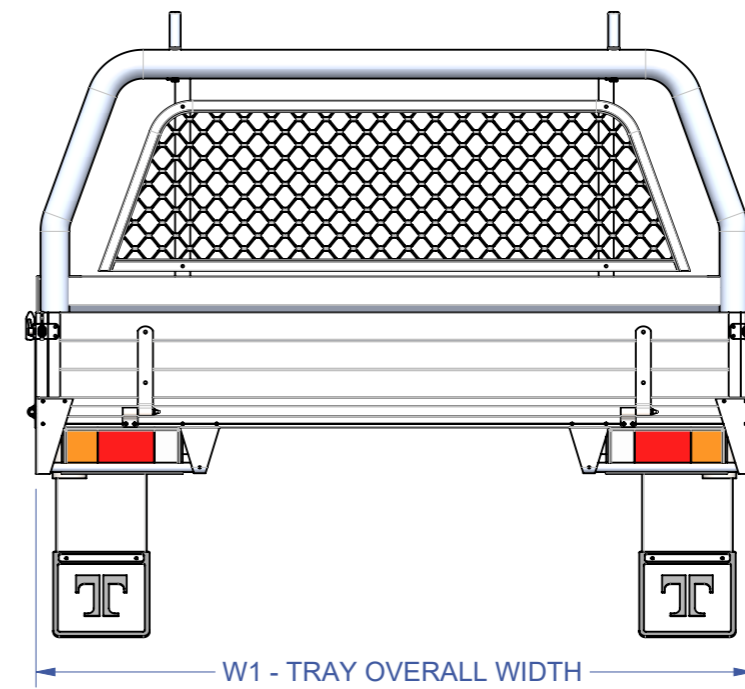

Ranger / BT-50 - Single Cab

Tradesman Tray

Lengths (mm)	L1	L2	L3
	Overall Tray Length	Internal Tray Length	Clear with Rear Rack
Standard Length	2530	2385	2190
Extend Tray Length - 88mm	2618	2473	2278
Extend Tray Length - 177mm	2707	2562	2367
Extend Tray Length - 265mm	2795	2650	2455
Widths (mm)	W1	W2	W3
	Overall Tray Width	Internal Tray Width	Clear with Rear Rack
	1890	1832	1630
Heights (mm)	H1	H1	H2
	Standard Height	Height with Trundle Tray	Height to Floor 225mm Drop Side
	940	940	244