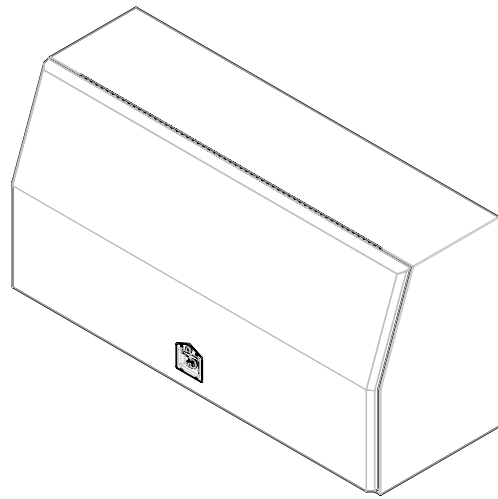

VW Amarok - Single Cab	Tradesman Tray		
Lengths (mm)	L1	L2	L3
	Overall	Internal	Clear with
	Tray Length	Tray Length	Rear Rack
Standard Length	2440	2295	2100
Extend Tray Length - 88mm	2528	2383	2188

Widths (mm)	W1	W2	W3
	Overall	Internal	Clear with
	Tray Width	Tray Width	Rear Rack
	1890	1832	1630

Heights (mm)	H1	H1	H2
	Standard	Height with	Height to Floor
	Height	Trundle Tray	225mm Drop Side
	940	940	244

TOOLBOXES

TAJ 1425
2mm ALUMINIUM CHECKER PLATE
1425L x 850H x 600D

TAJ 1700
2mm ALUMINIUM CHECKER PLATE
1700L x 850H x 600D

TRUNDLE TRAYS

QTT 1500
External: 1500L x 750W x 170H
Internal: 1440L x 680W x 134H

QTT 1800
External: 1800L x 750W x 170H
Internal: 1740L x 680W x 134H

QTT 2100
External: 2100L x 750W x 170H
Internal: 2040L x 680W x 134H