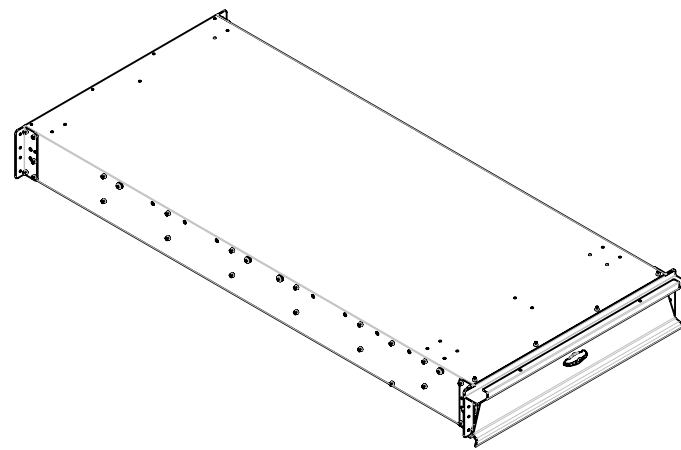

Heights (mm)	H1	H1	H2
	Standard	Height with	Height to Floor
	Height	Trundle Tray	225mm Drop Side
	940	940	244

TOOLBOXES

TAJ 1425
2mm ALUMINIUM CHECKER PLATE
1425L x 850H x 600D

TAJ 1700
2mm ALUMINIUM CHECKER PLATE
1700L x 850H x 600D

TRUNDLE TRAYS

QTT 1500
External: 1500L x 750W x 170H
Internal: 1440L x 680W x 134H

QTT 1800
External: 1800L x 750W x 170H
Internal: 1740L x 680W x 134H

QTT 2100
External: 2100L x 750W x 170H
Internal: 2040L x 680W x 134H

UNDER BODY BOXES

ROPE BOX
QT B 40
ALUMINIUM
CHECKER PLATE
400L x 400H x 270D

HANDWASH UNIT
QHW 15
BLACK POLY
340L x 300H x 250D

ROPE BOXES
RB 375B L/R
BLACK POLY
590L x 400H x 270D

RB 550B L/R
BLACK POLY
740L x 400H x 270D