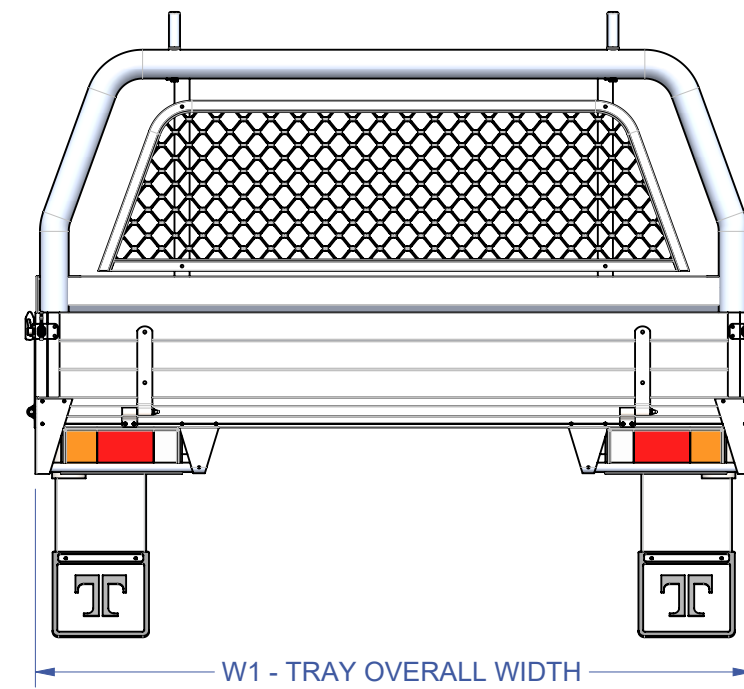

VW Amarok - Single Cab	Tradesman Tray		
Lengths (mm)	L1	L2	L3
	Overall	Internal	Clear with
	Tray Length	Tray Length	Rear Rack
Standard Length	2440	2295	2100
Extend Tray Length - 88mm	2528	2383	2188

Widths (mm)	W1	W2	W3
	Overall	Internal	Clear with
	Tray Width	Tray Width	Rear Rack
	1890	1832	1630

Heights (mm)	H1	H1	H2
	Standard	Height with	Height to Floor
	Height	Trundle Tray	225mm Drop Side
	940	940	244

TOOLBOXES

TAJ 1425
2mm ALUMINIUM CHECKER PLATE
1425L x 850H x 600D

TAJ 1700
2mm ALUMINIUM CHECKER PLATE
1700L x 850H x 600D

TRUNDLE TRAYS

QTT 1500
External: 1500L x 750W x 170H
Internal: 1440L x 680W x 134H

QTT 1800
External: 1800L x 750W x 170H
Internal: 1740L x 680W x 134H

QTT 2100
External: 2100L x 750W x 170H
Internal: 2040L x 680W x 134H

UNDER BODY BOXES

ROPE BOX
QT B 40
ALUMINIUM
CHECKER PLATE
400L x 400H x 270D

HANDWASH UNIT
QHW 15
BLACK POLY
340L x 300H x 250D

ROPE BOXES
RB 375B L/R
BLACK POLY
590L x 400H x 270D

RB 550B L/R
BLACK POLY
740L x 400H x 270D