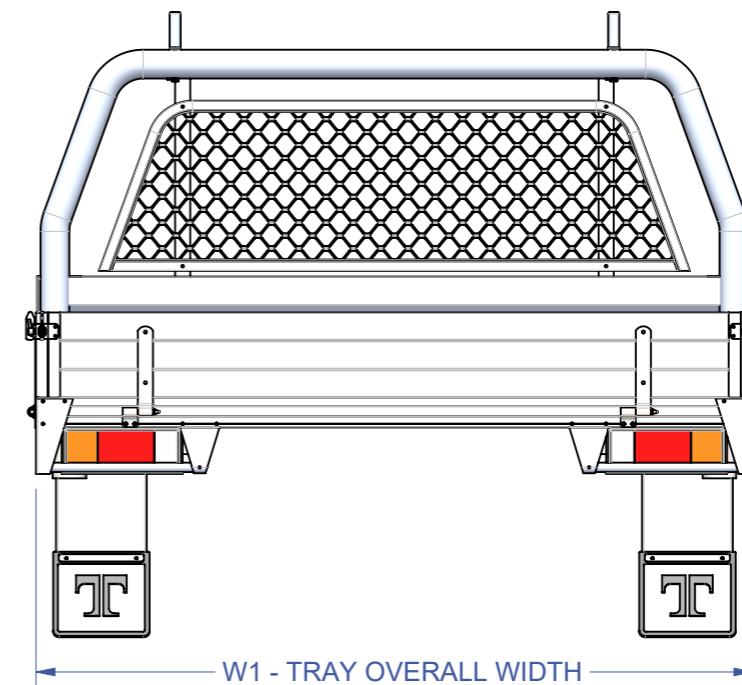

Colorado / Isuzu D-Max - Space Cab	Tradesman Tray		
Lengths (mm)	L1	L2	L3
	Overall	Internal	Clear with
	Tray Length	Tray Length	Rear Rack
	Standard Length	2090	1945
Extend Tray Length - 88mm	2178	2033	1838
Extend Tray Length - 177mm	2267	2122	1927
Extend Tray Length - 265mm	2355	2210	2015
Widths (mm)	W1	W2	W3
	Overall	Internal	Clear with
	Tray Width	Tray Width	Rear Rack
	1890	1832	1630
Heights (mm)	H1	H1	H2
	Standard	Height with	Height to Floor
	Height	Trundle Tray	225mm Drop Side
	970	970	244

Note: Tip Top Equipment reserves the right to change specifications, materials used, and prices at any time.

TOOLBOXES

TAJ 1425
2mm ALUMINIUM CHECKER PLATE
1425L x 850H x 600D

TAJ 1700
2mm ALUMINIUM CHECKER PLATE
1700L x 850H x 600D

TRUNDLE TRAYS

QTT 1500
External: 1500L x 750W x 170H
Internal: 1440L x 680W x 134H

QTT 1800
External: 1800L x 750W x 170H
Internal: 1740L x 680W x 134H

QTT 2100
External: 2100L x 750W x 170H
Internal: 2040L x 680W x 134H