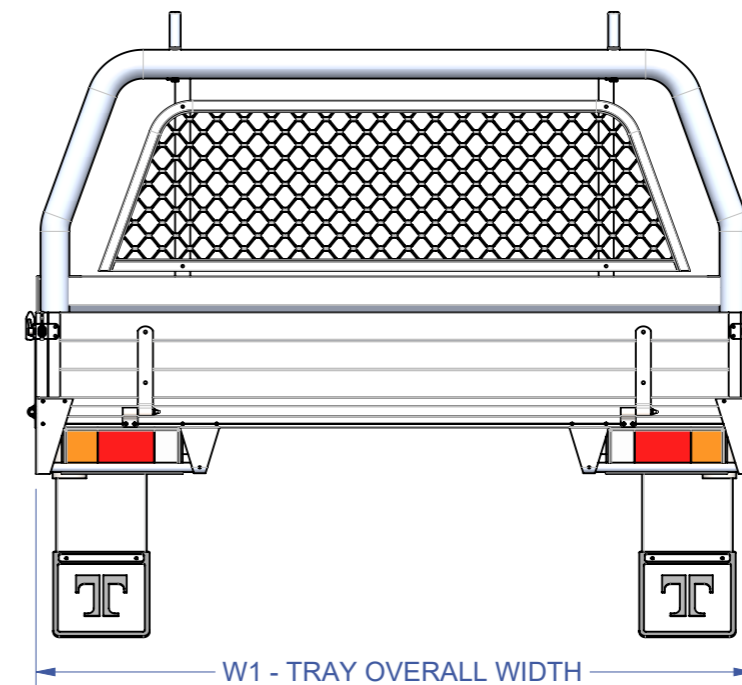

Colorado / Isuzu D-Max - Space Cab	Tradesman Tray		
Lengths (mm)	L1	L2	L3
	Overall	Internal	Clear with
	Tray Length	Tray Length	Rear Rack
	Standard Length	2090	1750
Extend Tray Length - 88mm	2178	1838	
Extend Tray Length - 177mm	2267	1927	
Extend Tray Length - 265mm	2355	2015	
Widths (mm)	W1	W2	W3
	Overall	Internal	Clear with
	Tray Width	Tray Width	Rear Rack
	1890	1832	1630
Heights (mm)	H1	H1	H2
	Standard	Height with	Height to Floor
	Height	Trundle Tray	225mm Drop Side
	970	970	244

Note: Tip Top Equipment reserves the right to change specifications, materials used, and prices at any time.

TOOLBOXES

TAJ 1425
2mm ALUMINIUM CHECKER PLATE
1425L x 850H x 600D

TAJ 1700
2mm ALUMINIUM CHECKER PLATE
1700L x 850H x 600D

TRUNDLE TRAYS

QTT 1500
External: 1500L x 750W x 170H
Internal: 1440L x 680W x 134H

QTT 1800
External: 1800L x 750W x 170H
Internal: 1740L x 680W x 134H

QTT 2100
External: 2100L x 750W x 170H
Internal: 2040L x 680W x 134H