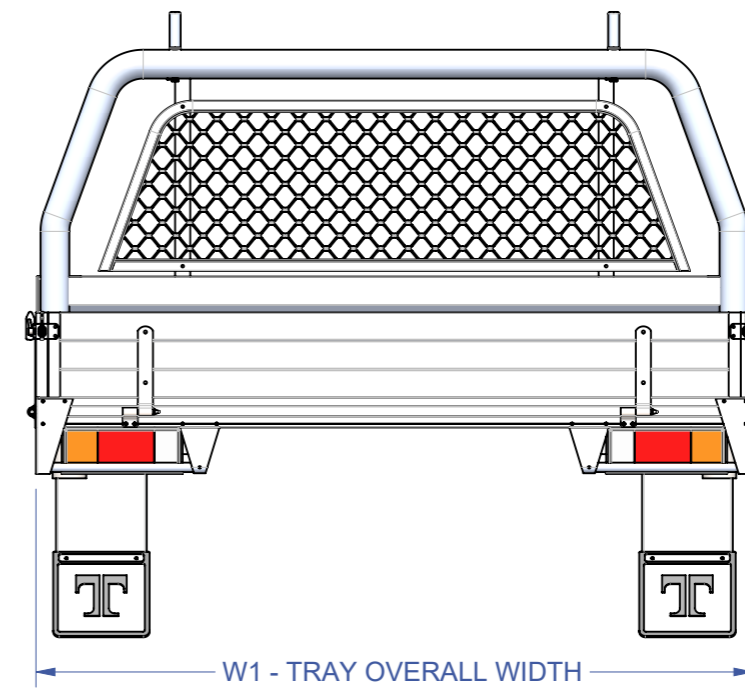

Mitsubishi Triton - Club Cab	Tradesman Tray		
Lengths (mm)	L1	L2	L3
	Overall	Internal	Clear with
	Tray Length	Tray Length	Rear Rack
Standard Length	2000	1855	1660
Extend Tray Length - 88mm	2088	1943	1748

Widths (mm)	W1	W2	W3
	Overall	Internal	Clear with
	Tray Width	Tray Width	Rear Rack
	1890	1832	1630

Heights (mm)	H1	H1	H2
	Standard	Height with	Height to Floor
	Height	Trundle Tray	225mm Drop Side
	895	895	244

## TRUNDLE TRAYS

**QTT 1500**  
External: 1500L x 750W x 170H  
Internal: 1440L x 680W x 134H

**QTT 1800**  
External: 1800L x 750W x 170H  
Internal: 1740L x 680W x 134H

**QTT 2100**  
External: 2100L x 750W x 170H  
Internal: 2040L x 680W x 134H